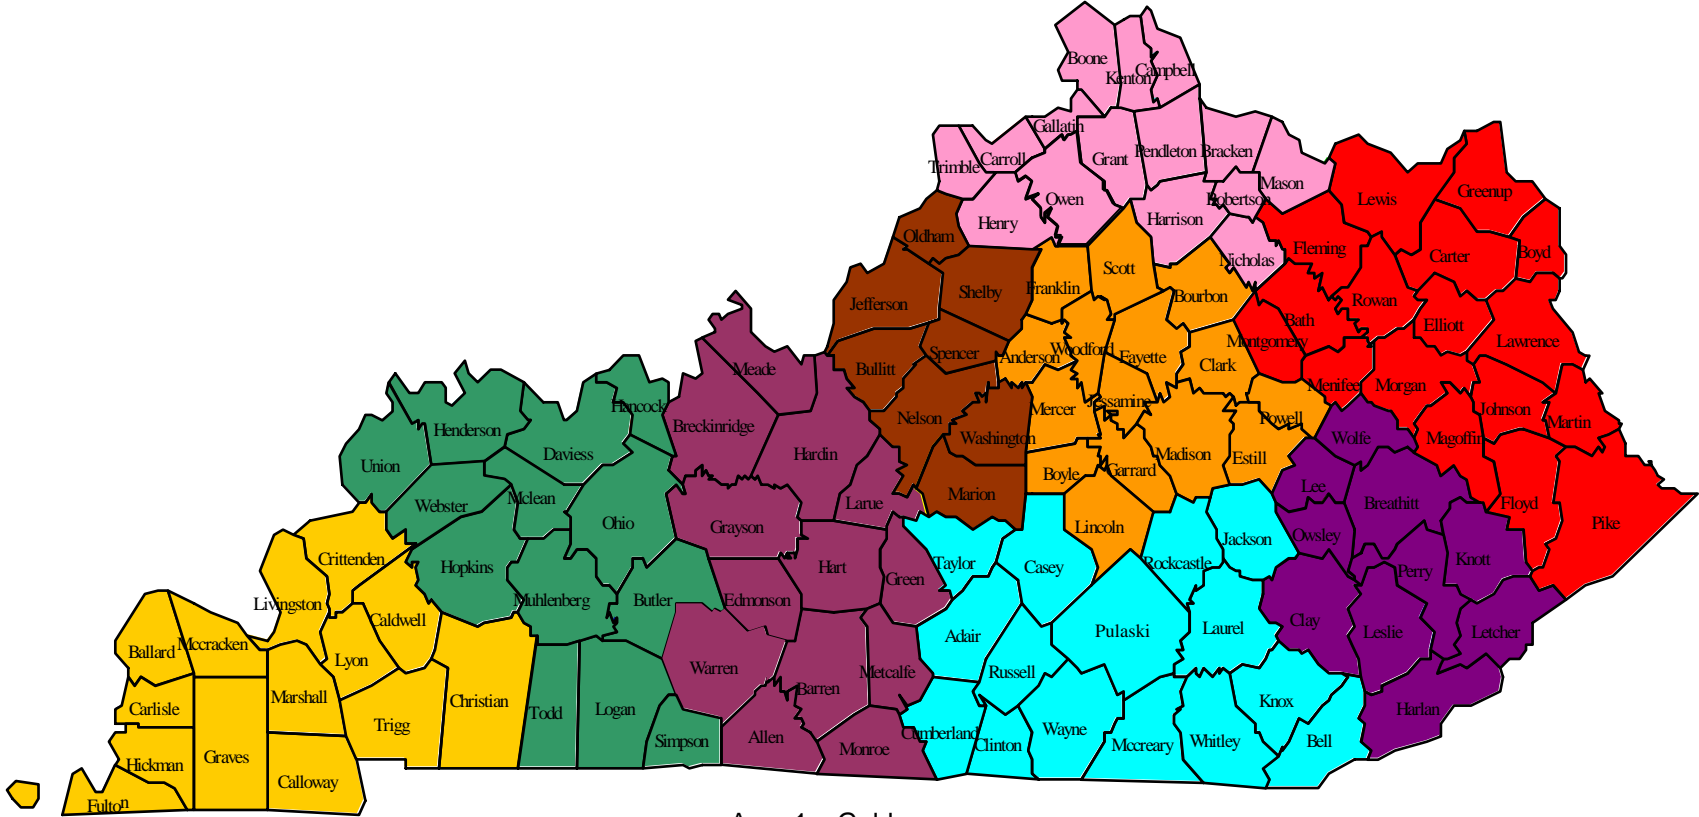

KACDE Areas

- Area 1 – Gold
- Area 2 – Sea Green
- Area 3 – Plum
- Area 4 – Brown
- Area 5 – Rose
- Area 6 – Light Orange
- Area 7 – Turquoise
- Area 8 – Red
- Area 9 - Violet